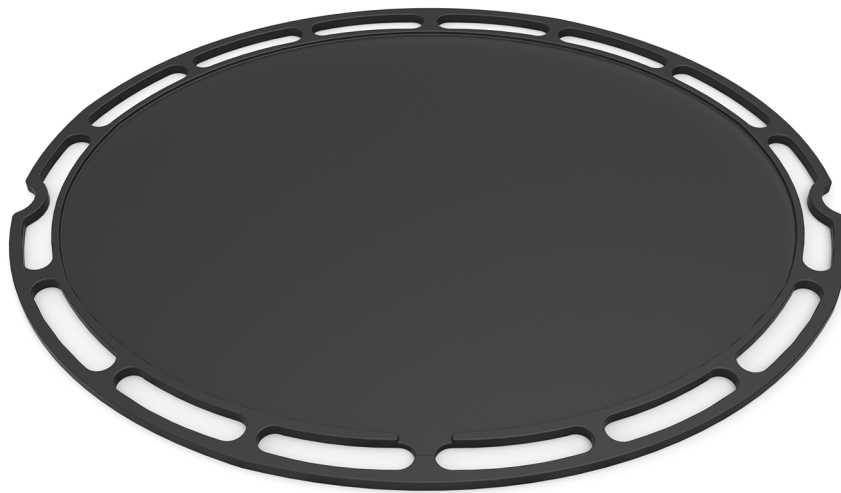

BIGG BUGG Plancha Plate

RRP AUS \$129.00

Specifications

ACCESSORIES

PRODUCT PROFILE

Product Relates to BBQ

Design family BUGG

BEEFEATER FILTER TYPE